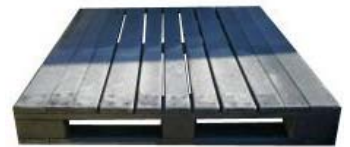

Planter box

Hex 6-8-12 Seater

Palettes

Bar Sets Wback / Nback